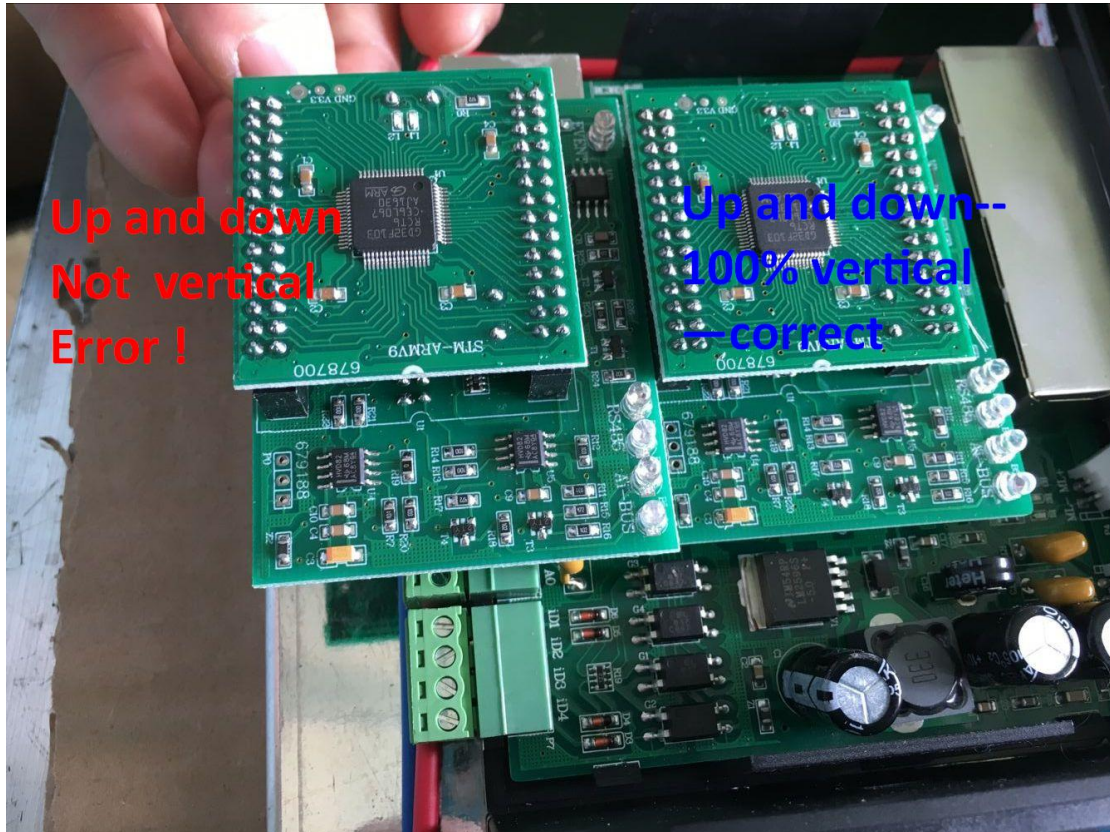

Hotel Guest Room RCU Arm Board Installation

Precautions

Up and down-Not vertical (top board insert has not match)-error!

Up and down-100% vertical-correct

Error-Up and down-Not vertical (not match 100%)-error